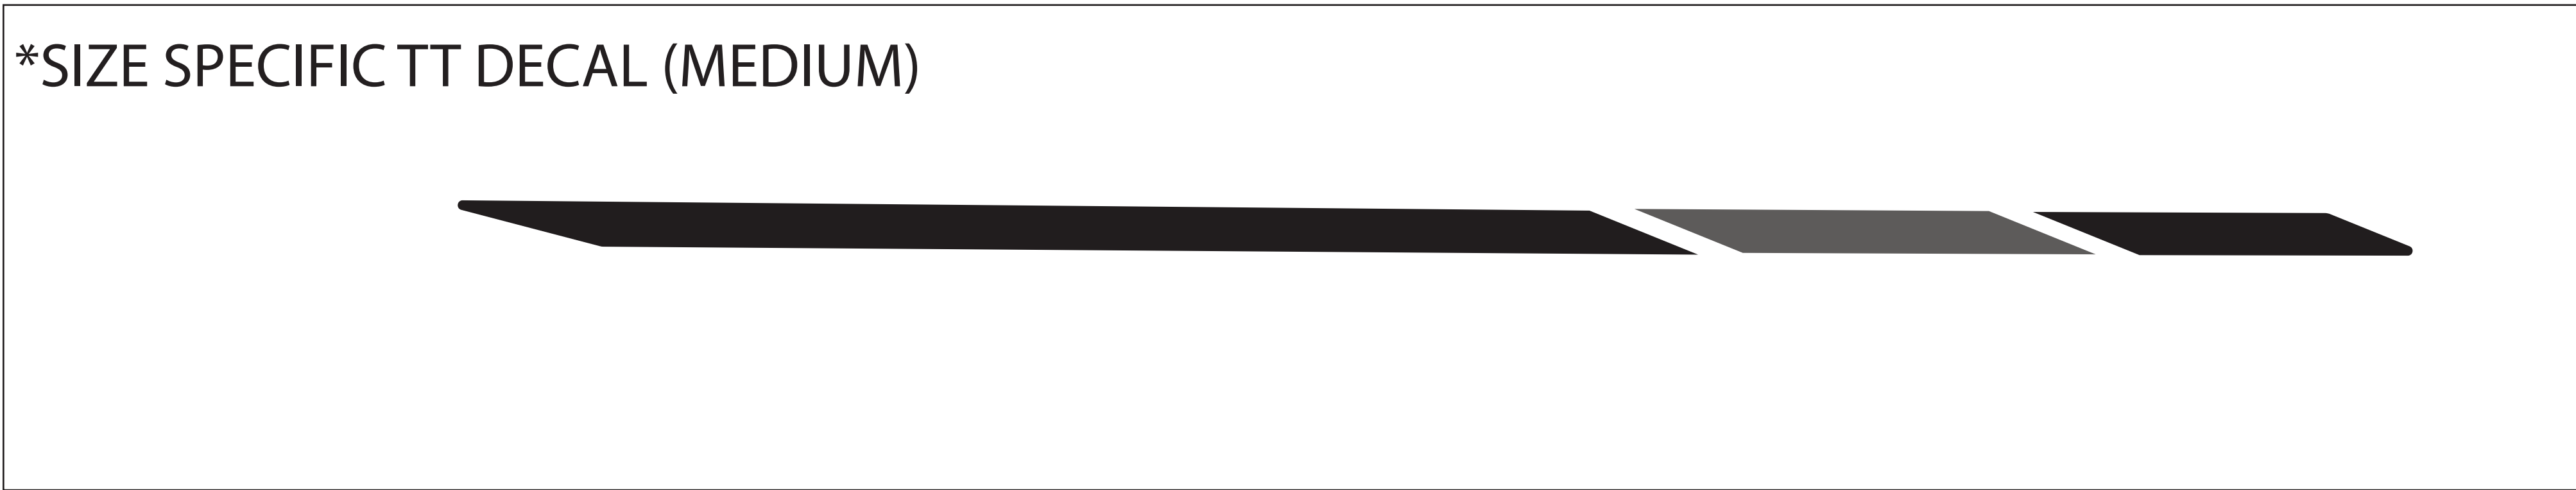

NON-DRIVE SIDE