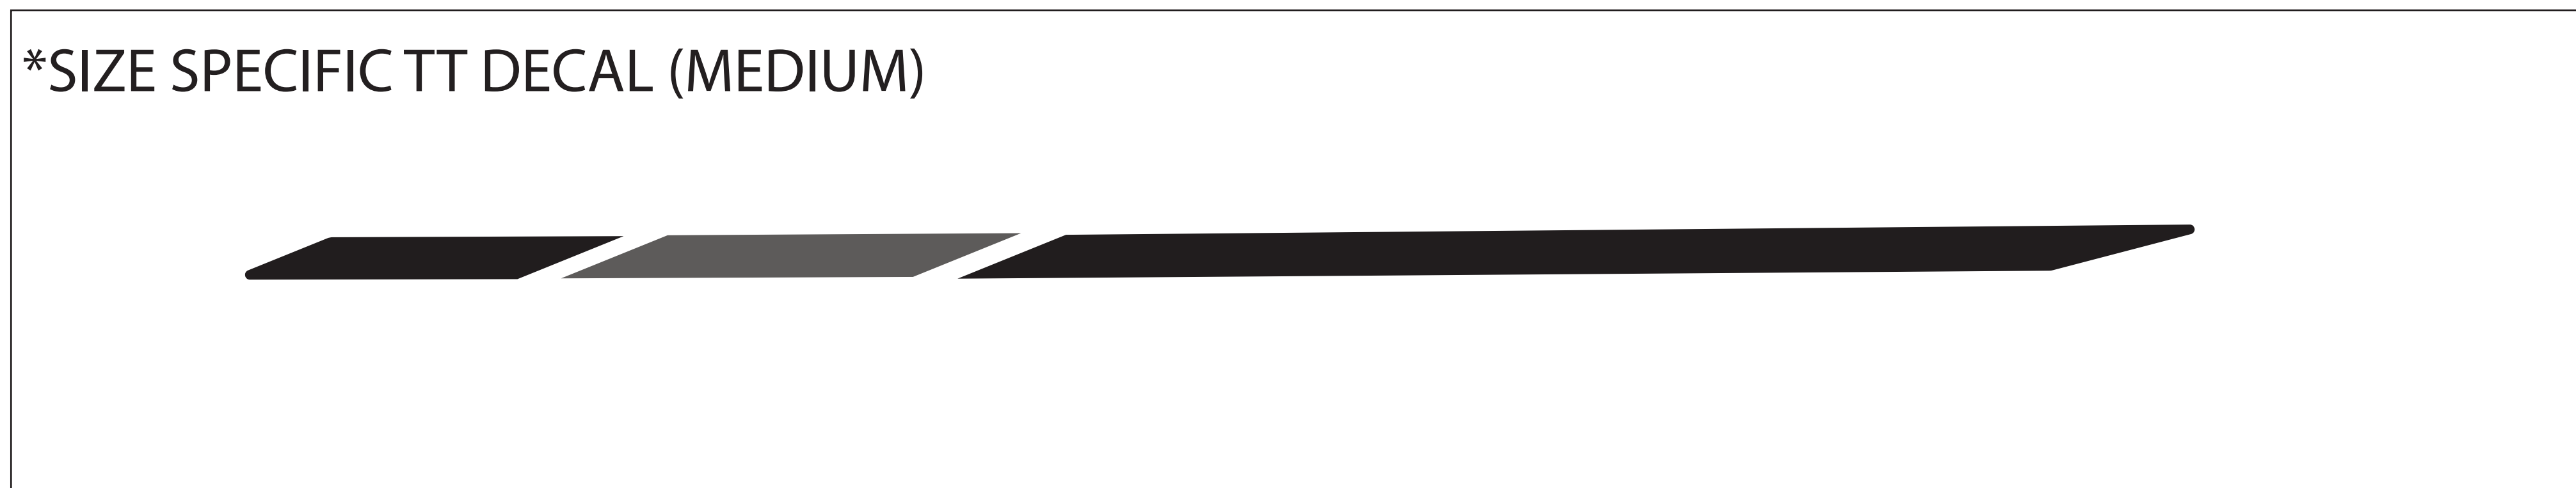

MODEL YEAR 2025

BIKE: PATROL CARBON

COLORS: BEACHWOOD / BLUE LAGOON

TRANSITION
BICYCLE COMPANY

SCALE 1:1 (100%)

USAGE DISCLAIMER!!!!!!

ALL LOGOS ARE SCALED 1:1. DECALS APPLIED AT THE FACTORY USE A WATER BASED SYSTEM THAT STRETCHES AND CONFORMS TO THE FRAME SURFACE SO IT DISTORTS THE DECAL. SIMPLY USING THIS FILE TO MAKE DECALS TO LAY OVER THE OLD DECALS WILL NOT BE A PERFECT FIT. IT IS UP TO YOU TO MODIFY THE SCALE OF THIS FILE TO WORK FOR YOUR APPLICATION.

TRANSITION BIKES IS NOT RESPONSIBLE FOR THE FIT AND FINISH OF ANY AFTERMARKET DECALS APPLIED TO THE FRAME.

TRANSITION TRANSITION

DOWN TUBE DECAL

DRIVE SIDE