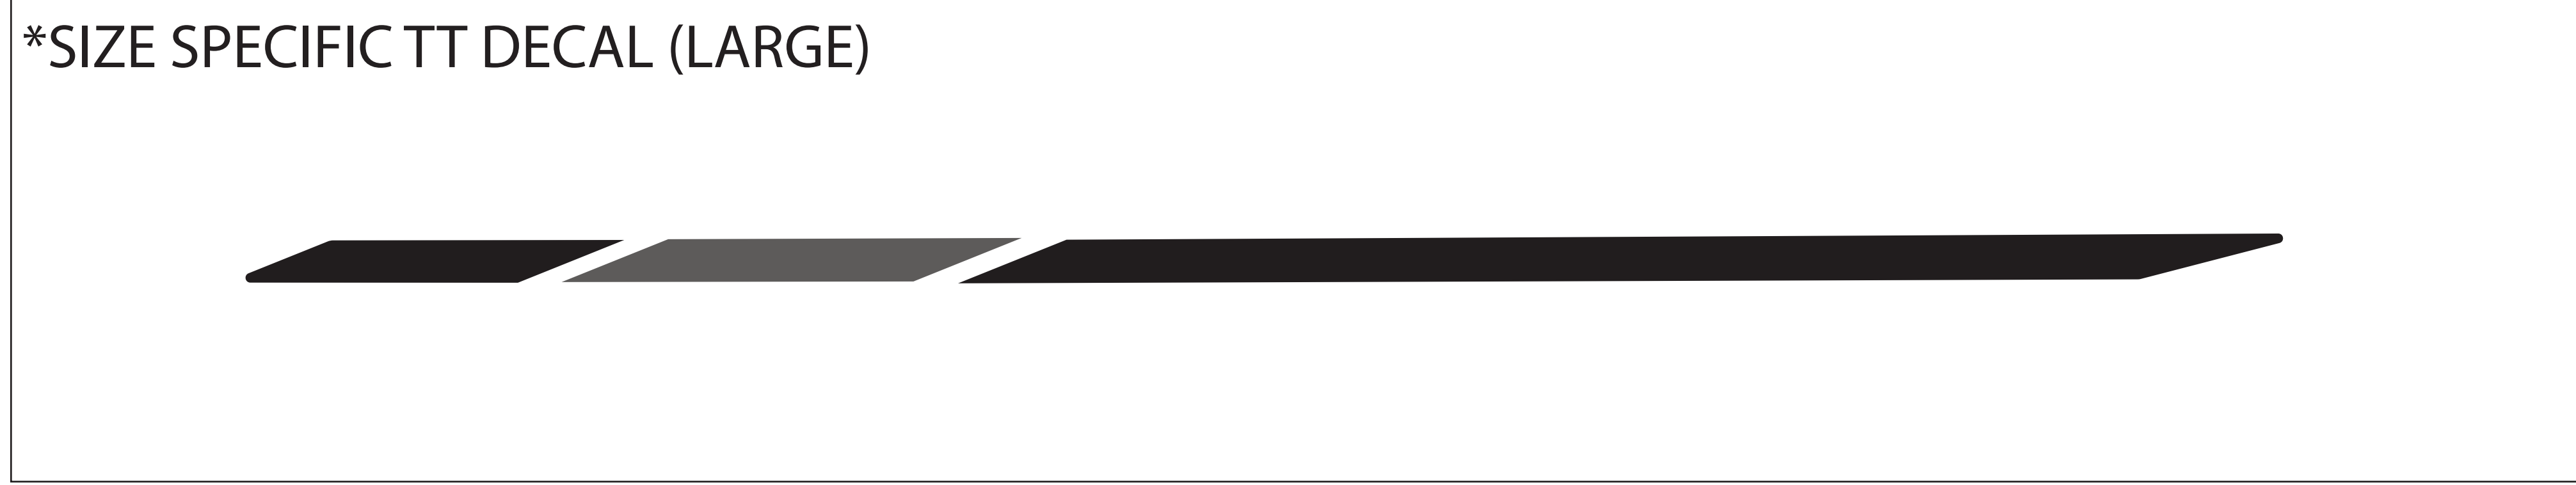

MODEL YEAR 2025

BIKE: PATROL CARBON

COLORS: BEACHWOOD / BLUE LAGOON

TRANSITION
BICYCLE COMPANY

SCALE 1:1 (100%)

USAGE DISCLAIMER!!!!!!

ALL LOGOS ARE SCALED 1:1. DECALS APPLIED AT THE FACTORY USE A WATER BASED SYSTEM THAT STRETCHES AND CONFORMS TO THE FRAME SURFACE SO IT DISTORTS THE DECAL. SIMPLY USING THIS FILE TO MAKE DECALS TO LAY OVER THE OLD DECALS WILL NOT BE A PERFECT FIT. IT IS UP TO YOU TO MODIFY THE SCALE OF THIS FILE TO WORK FOR YOUR APPLICATION.

TRANSITION BIKES IS NOT RESPONSIBLE FOR THE FIT AND FINISH OF ANY AFTERMARKET DECALS APPLIED TO THE FRAME.

TRANSITION TRANSITION

DOWN TUBE DECAL

DRIVE SIDE