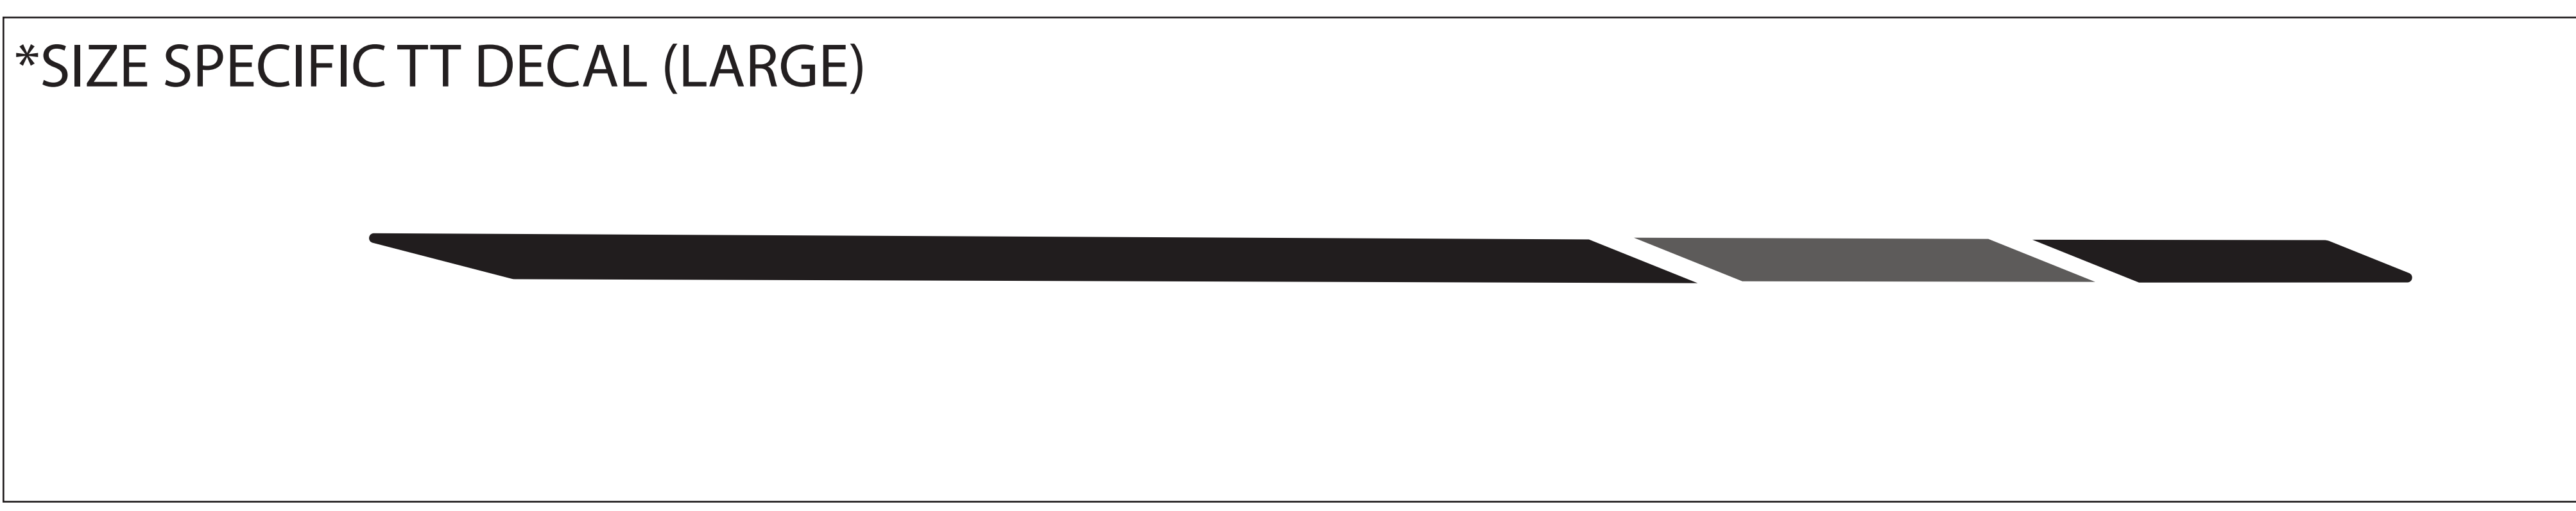

NON-DRIVE SIDE