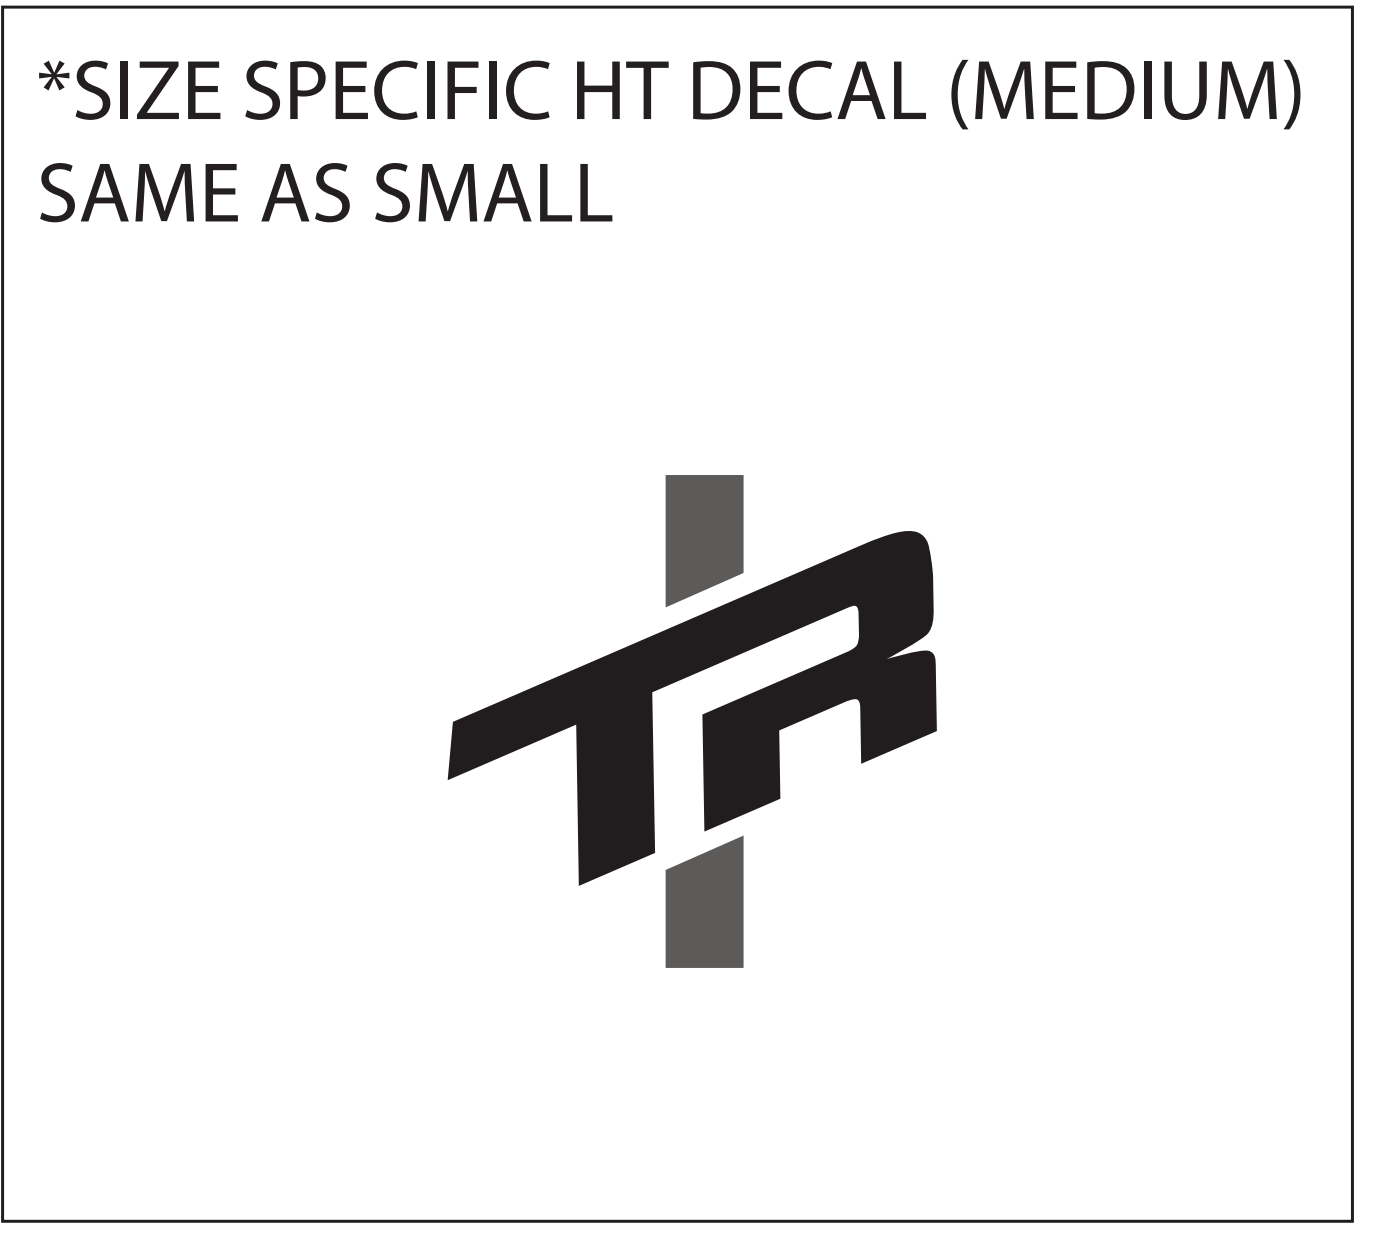

MODEL YEAR 2025

BIKE: PATROL CARBON

COLORS: BEACHWOOD / BLUE LAGOON

TRANSITION
BICYCLE COMPANY

SCALE 1:1 (100%)

USAGE DISCLAIMER!!!!!!

ALL LOGOS ARE SCALED 1:1. DECALS APPLIED AT THE FACTORY USE A WATER BASED SYSTEM THAT STRETCHES AND CONFORMS TO THE FRAME SURFACE SO IT DISTORTS THE DECAL. SIMPLY USING THIS FILE TO MAKE DECALS TO LAY OVER THE OLD DECALS WILL NOT BE A PERFECT FIT. IT IS UP TO YOU TO MODIFY THE SCALE OF THIS FILE TO WORK FOR YOUR APPLICATION.

TRANSITION BIKES IS NOT RESPONSIBLE FOR THE FIT AND FINISH OF ANY AFTERMARKET DECALS APPLIED TO THE FRAME.

TRANSITION TRANSITION

DOWN TUBE DECAL

DRIVE SIDE