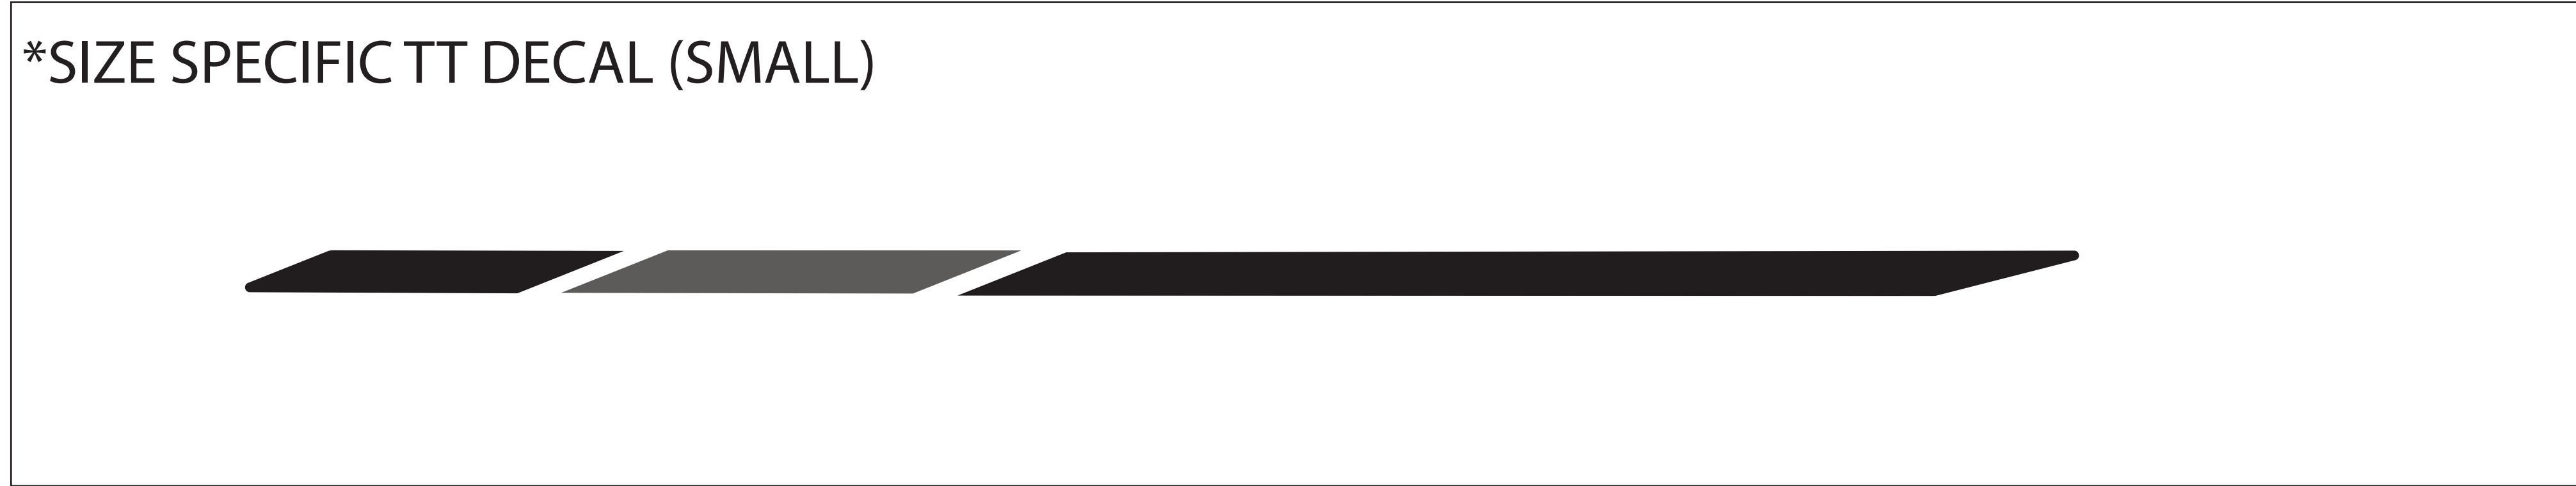

MODEL YEAR 2025

BIKE: PATROL CARBON

COLORS: BEACHWOOD / BLUE LAGOON

TRANSITION
BICYCLE COMPANY

SCALE 1:1 (100%)

USAGE DISCLAIMER!!!!!!

ALL LOGOS ARE SCALED 1:1. DECALS APPLIED AT THE FACTORY USE A WATER BASED SYSTEM THAT STRETCHES AND CONFORMS TO THE FRAME SURFACE SO IT DISTORTS THE DECAL. SIMPLY USING THIS FILE TO MAKE DECALS TO LAY OVER THE OLD DECALS WILL NOT BE A PERFECT FIT. IT IS UP TO YOU TO MODIFY THE SCALE OF THIS FILE TO WORK FOR YOUR APPLICATION.

TRANSITION BIKES IS NOT RESPONSIBLE FOR THE FIT AND FINISH OF ANY AFTERMARKET DECALS APPLIED TO THE FRAME.

TRANSITION TRANSITION

DOWN TUBE DECAL

DRIVE SIDE