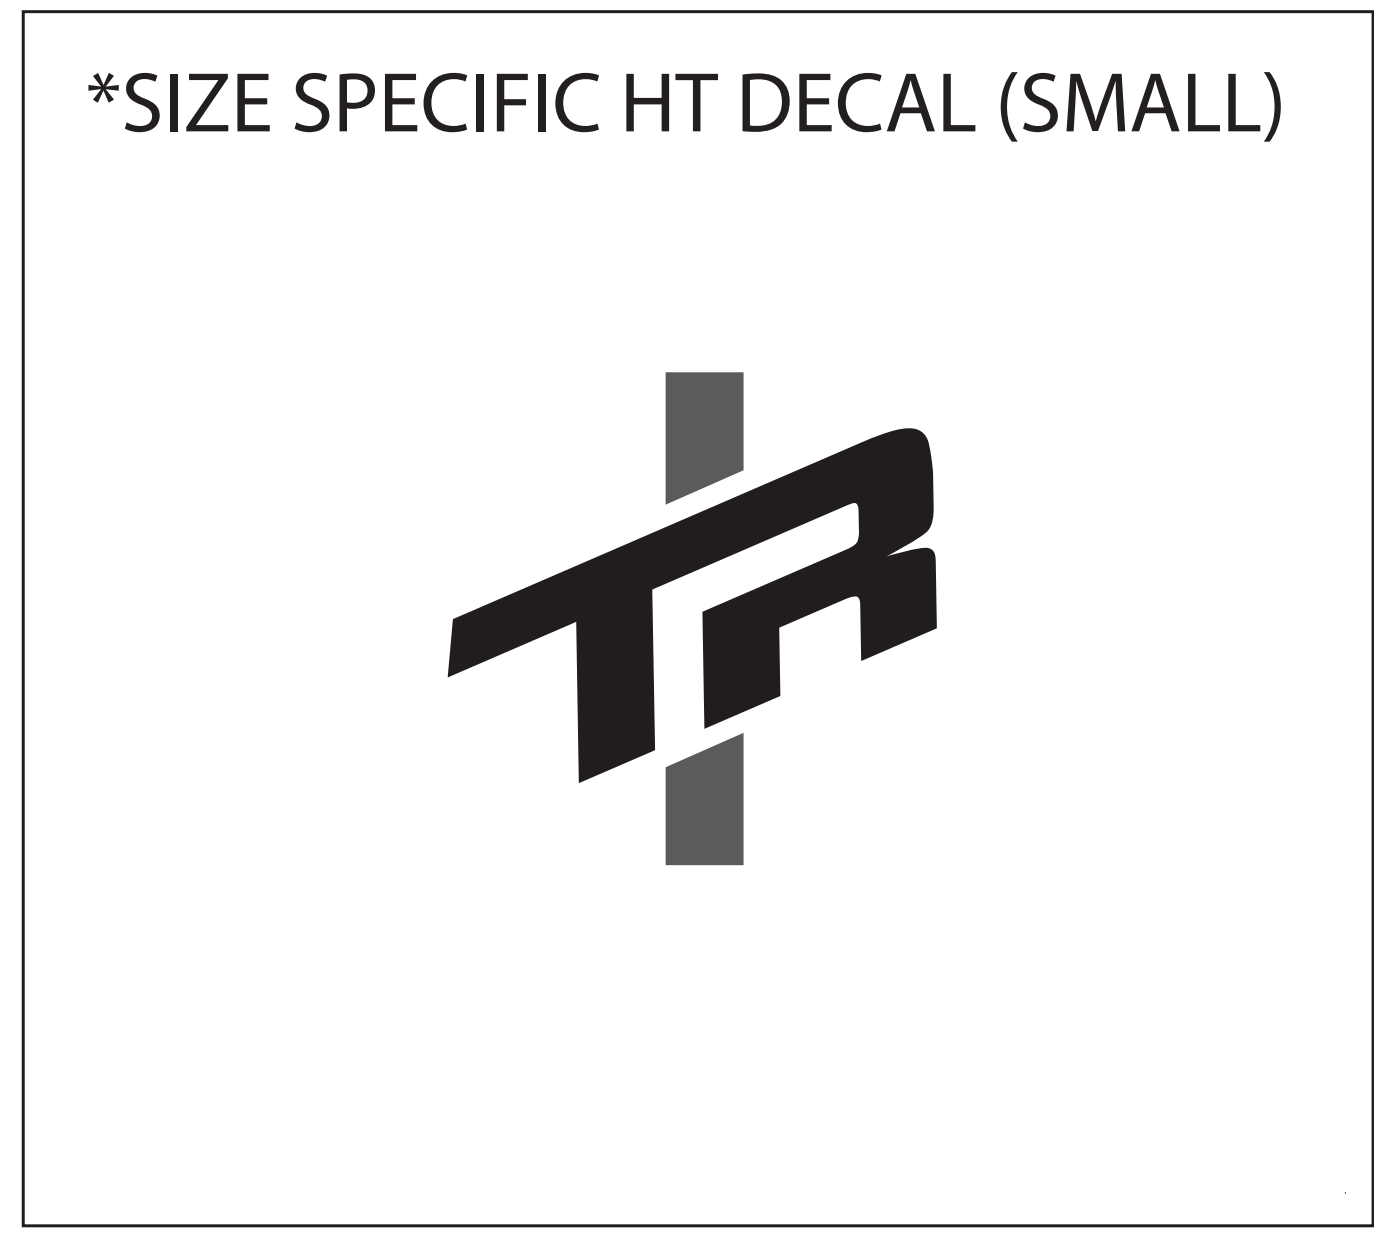

MODEL YEAR 2025

BIKE: PATROL CARBON

COLORS: BEACHWOOD / BLUE LAGOON

TRANSITION
BICYCLE COMPANY

SCALE 1:1 (100%)

USAGE DISCLAIMER!!!!!!

ALL LOGOS ARE SCALED 1:1. DECALS APPLIED AT THE FACTORY USE A WATER BASED SYSTEM THAT STRETCHES AND CONFORMS TO THE FRAME SURFACE SO IT DISTORTS THE DECAL. SIMPLY USING THIS FILE TO MAKE DECALS TO LAY OVER THE OLD DECALS WILL NOT BE A PERFECT FIT. IT IS UP TO YOU TO MODIFY THE SCALE OF THIS FILE TO WORK FOR YOUR APPLICATION.

TRANSITION BIKES IS NOT RESPONSIBLE FOR THE FIT AND FINISH OF ANY AFTERMARKET DECALS APPLIED TO THE FRAME.

TRANSITION TRANSITION

DOWN TUBE DECAL

DRIVE SIDE